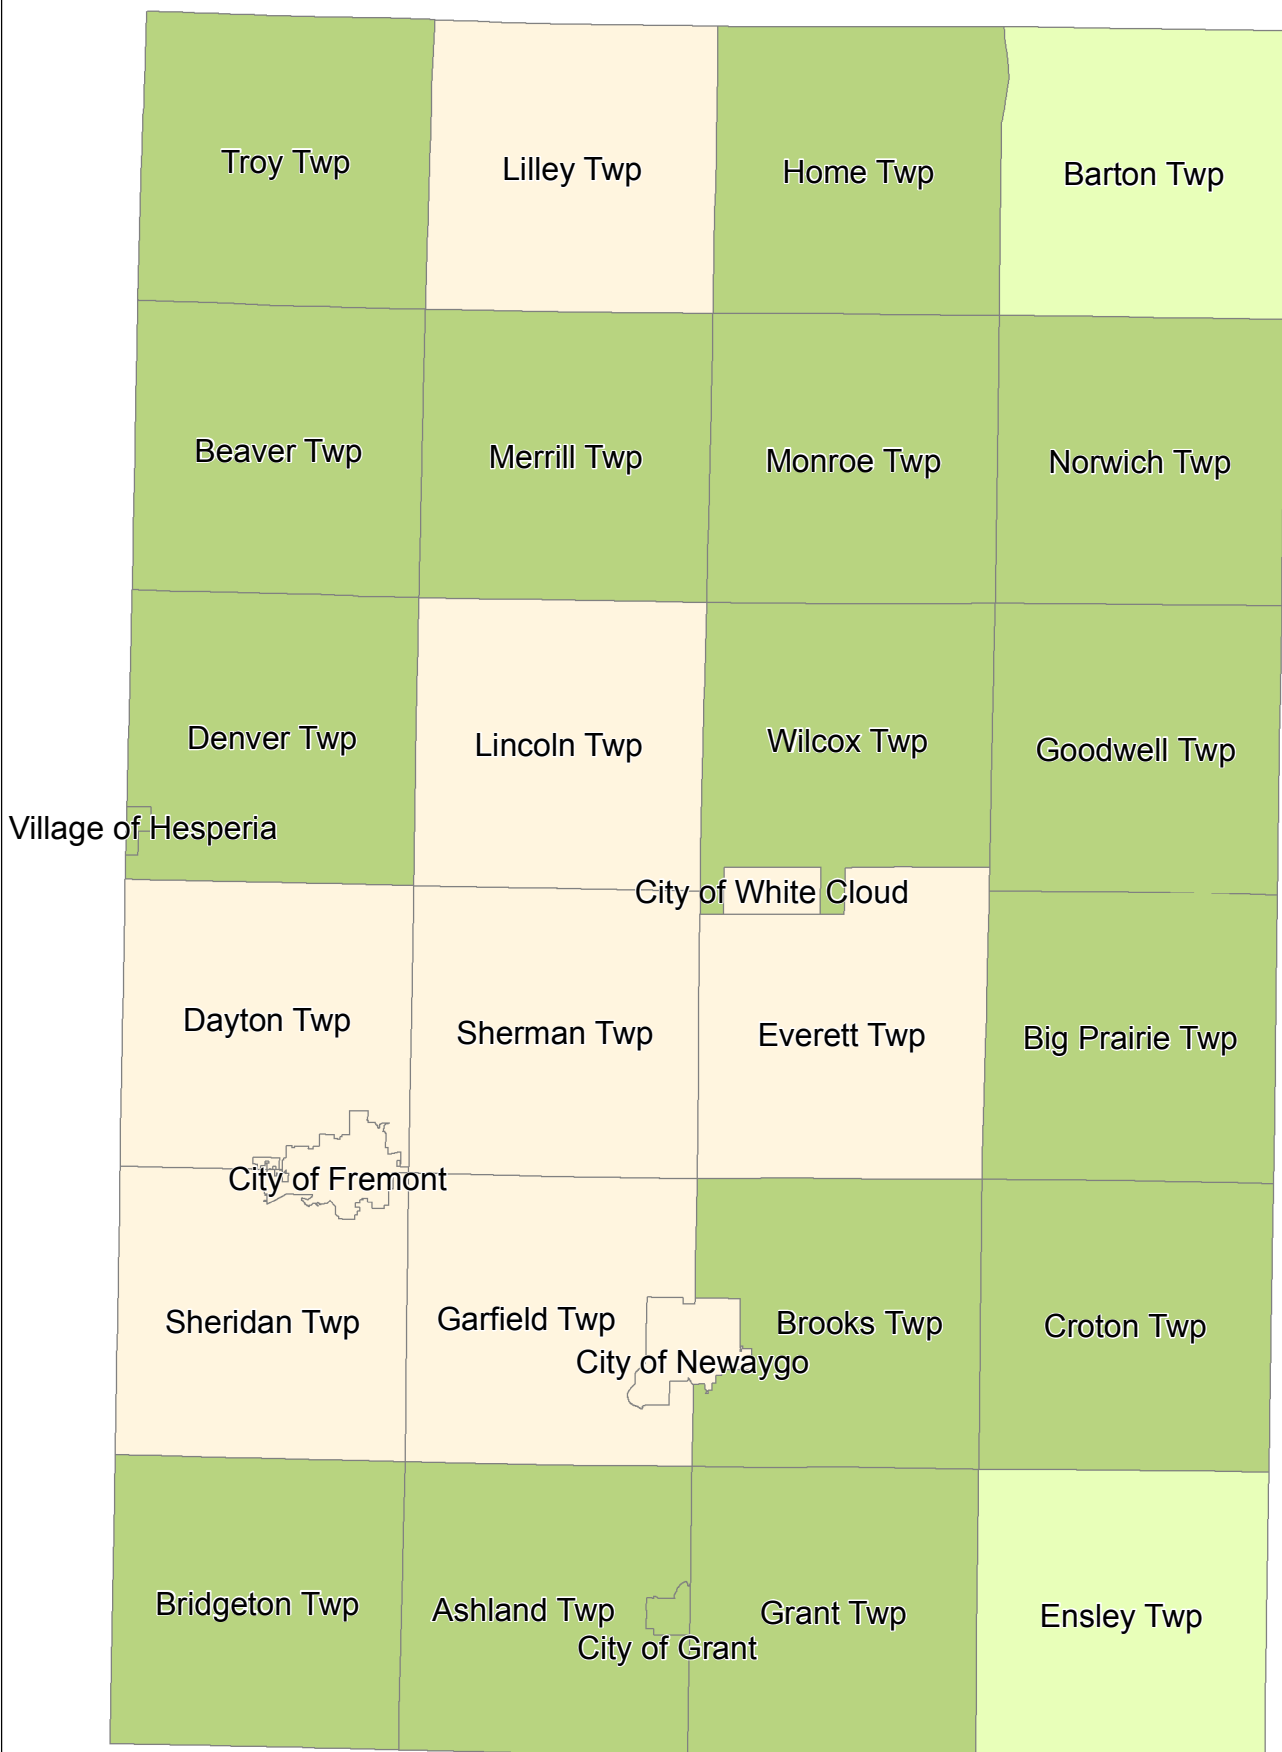

Newaygo County Inspection Services Areas

This map is copyright protected and may not be utilized or reproduced without Newaygo County's Permission. No warranty is offered as to the accuracy of this data. Map was updated on 05/10/2018 by Newaygo County GIS. Map is projected using State Plane Coordinates NAD 1983 Michigan South Zone, International Feet. © 2018 Newaygo County, Michigan. All rights reserved.